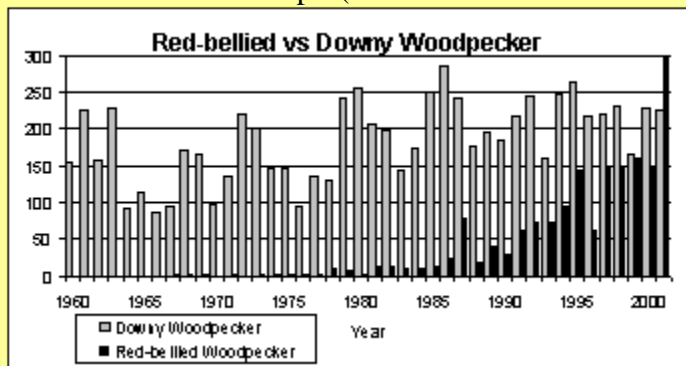

weather for the past two months played a large role in the count.

Highlights included two new species and one new form. The two new species were both hummingbirds - Rufous Hummingbird and *Archilochus*, sp. Both were at Lenoir Nature Preserve in Yonkers. The *Archilochus* is thought to be a female Ruby-throated Hummingbird.

More Red-bellied Woodpeckers (295) were seen than Downy Woodpeckers (225). That's the first time ever for the count! Even if you add in Hairy Woodpeckers (59), there were still more Red-bellies!

We had an incredible 24 new or tied high counts! Many beating the previous record by wide margins. Remarkable since the count is so old. Tied and new high counts were set for: Red-throated Loon, Double-crested Cormorant,